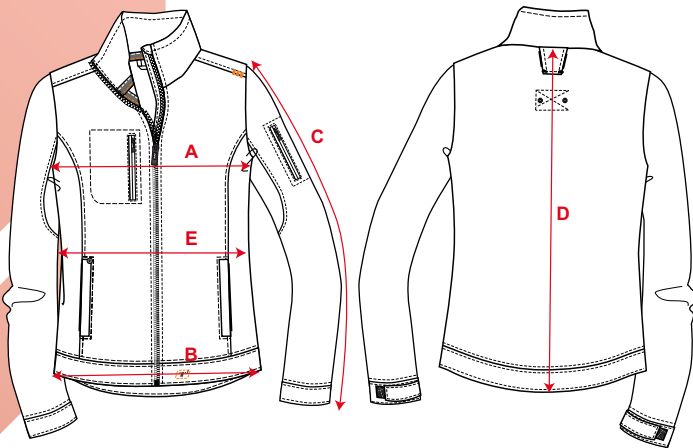

T'RIFIFIC SOLID SOFTSHELL FAIR WEAR LADIES

TRI1122331D

100% polyester Softshell

- cloth: waterproof and breathable
- 2 hacking pockets with zip fastener
- breast bound pocket with zip fastener
- stand-up collar
- pen pocket on left sleeve
- adjustable cuffs with Velcro
- adjustable collar, underside with Velcro
- zip fastener
- very large metal zip fastener
- weight: 330 gr./m2

COLOURS

black (010), navy (020), anthracite (046), red (060)

Wash with similar colours, do not iron over the print and wash and iron inside out.

SIZE GUIDE

SIZES	XS	S	M	L	XL
A Half Chest width	45	49	53	57	61
B Half Hem width	48	52	56	60	64
C Sleeve length incl. cuffs	63	64	65	66	67
D Centre back length	65	67	69	71	73
E Half Waist width	40	44	48	52	57