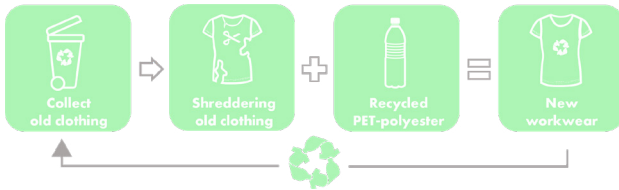

T'RIFIC SOLID SOFTSHELL JACKET CIRCULAR MEN

TRI1122331R

100% recycled PET-polyester

- Cloth: waterproof and breathable
- 2 hacking pockets with zip fastener
- Breast bound pocket with zip fastener
- Stand-up collar
- Pen pocket on left sleeve
- Adjustable cuffs with Velcro
- Zip fastener
- Large metal zip fastener
- Weight: 330 gr./m2

WHAT DO WE DO?

COLOURS

black (010), navy (020), anthracite (046)

Wash with similar colours, do not iron over the print and wash and iron inside out.

SIZE GUIDE

SIZES	S	M	L	XL	2XL	3XL	4XL	5XL
A Half Chest width	54	58	62	66	70	75	80	85
B Half Hem width	50	54	58	62	66	71	76	81
C Sleeve length incl. cuffs	65,5	66,5	67,5	68,5	69,5	70,5	71,5	72,5
D Centre back length	71	73	75	77	79	81	83	85