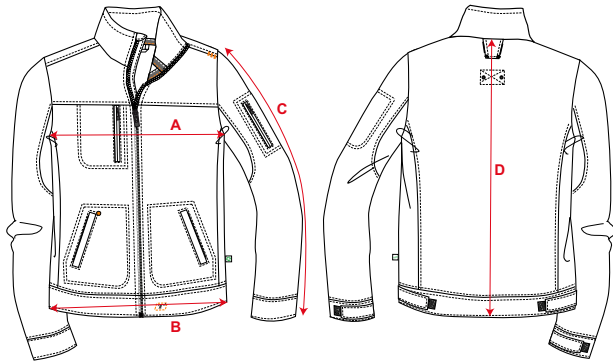

T'RIFIC SOLID SOFTSHELL JACKET CIRCULAR MEN

TRI1122331R

100% recycled PET-polyester

- Cloth: waterproof and breathable
- 2 hacking pockets with zip fastener
- Breast bound pocket with zip fastener
- Stand-up collar
- Pen pocket on left sleeve
- Adjustable cuffs with Velcro
- Zip fastener
- Large metal zip fastener
- Weight: 330 gr./m2

WHAT DO WE DO?

COLOURS

black (010), navy (020), anthracite (046)

Wash with similar colours, do not iron over the print and wash and iron inside out.

SIZE GUIDE

SIZES	S	M	L	XL	2XL	3XL	4XL	5XL
A Half Chest width	54	58	62	66	70	75	80	85
B Half Hem width	50	54	58	62	66	71	76	81
C Sleeve length incl. cuffs	65,5	66,5	67,5	68,5	69,5	70,5	71,5	72,5
D Centre back length	71	73	75	77	79	81	83	85

All in centimeters

9,6
social score

FAIR WEAR LEADER

Go to our [website](#) for more information about the return logistics