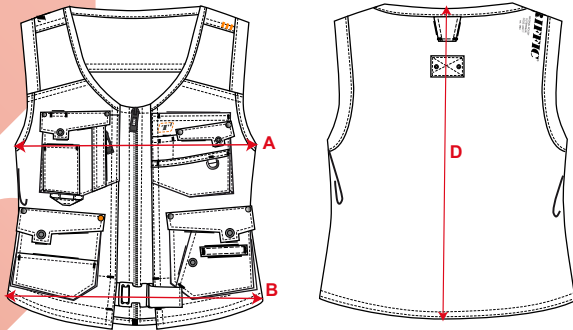

# T'RIFFIC WORK GILET FAIR WEAR

TRI1211131

100% cotton canvas, washed,  
 with PU coating

- multi-pocket, pocket flaps with press studs
- adjustable back
- large toothed zip fastener
- complete with buckle
- weight: 270 gr./m2

## SIZE GUIDE

SIZES	XS	S	M	L	XL	2XL	3XL
A Half Chest width	47,5	51,5	55,5	59,5	63,5	68,5	73,5
B Half Hem width	43	47	51	55	59	64	69
D Centre back length	62	64	66	68	70	72	74

All in centimeters

**9,6**  
 social score