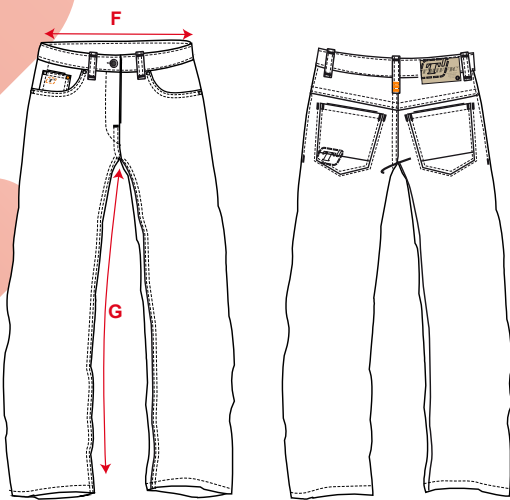

T'RIFIC TITAN WORKER LADIES FAIR WEAR

TRI2011172D

81/17/2% cotton/polyester/spandex

- 2 hacking pockets with coin pocket
- multifunctional pocket on left thigh with flap
- back pockets
- belt straps
- hammer loop
- ruler pocket
- Knee pockets for knee pads

COLOURS

denim blue (012)

Wash with similar colours, do not iron over the print and wash and iron inside out.

SIZE GUIDE

SIZES	34	36	38	40	42	44	46	48	50	52
F Half Waist width	38	40	42	44	46	48	50	52	54	56
G Inside length	79	80	81	82	83	84	85	86	87	88