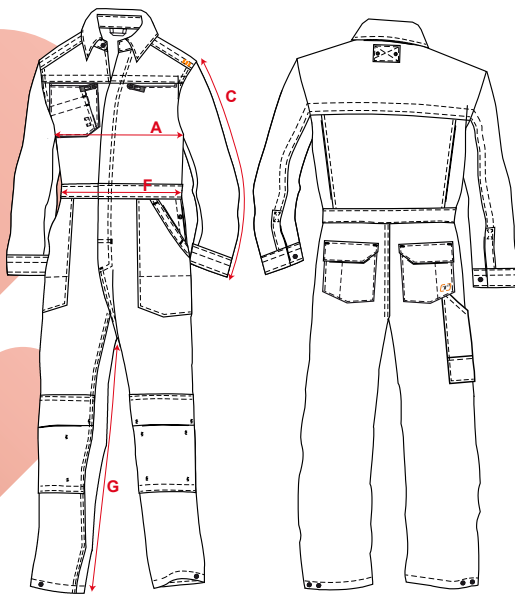

T'RIFIC SOLID PRESS STUD OVERALL FAIR WEAR

TRI3021101

100% Sanfor cotton

- harmonica breast pockets with zip fastener
- hacking pockets with pockets open to inside
- adjustable cuffs with press studs
- adjustable elastic waist
- adjustable trouser legs with press studs
- press stud fastening
- back pleats
- ruler pocket
- weight: 300 gr./m2

COLOURS

navy (020)

THINK CLIMATE
 use stain remover

Wash with similar colours, do not iron over the print and wash and iron inside out.

SIZE GUIDE

SIZES	50	52	54	56	58	60	62	64
A Half Chest width	60	62	64	66	68	70	72	74
C Sleeve length incl. cuffs	65	66	67	68	69	70	71	72
F Half Waist width	53	55	57	59	61	63	65	67
G Inside length	82	83	84	85	86	87	88	89