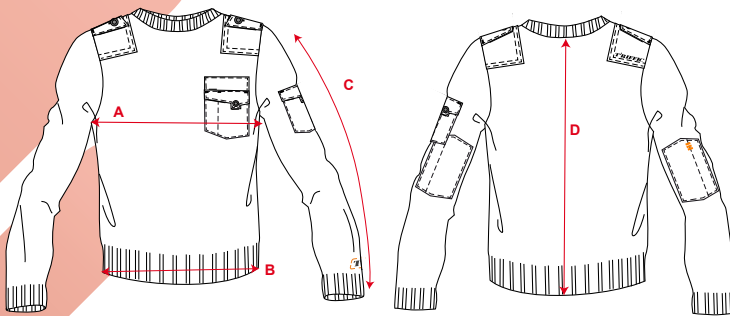

T'RIFIC COMMANDO SWEATER O-NECK FAIR WEAR

TRI4022611

50/50% wool/acrylic

- Fine knit
- pocket on left sleeve
- breast pocket with flap
- shoulder yokes
- epaulettes
- elbow pieces

COLOURS

navy (020), dark blue (782)

Wash with similar colours, do not iron over the print and wash and iron inside out.

SIZE GUIDE

SIZES	XS	S	M	L	XL	2XL	3XL	4XL	5XL	6XL
A Half Chest width	44	48	52	56	60	64	68	72	76	80
B Half Hem width	32	36	40	44	48	52	56	60	64	68
C Sleeve length incl. cuffs	62	63	64	65	66	67	68	69	70	71
D Centre back length	64	66	68	70	72	74	76	78	80	82