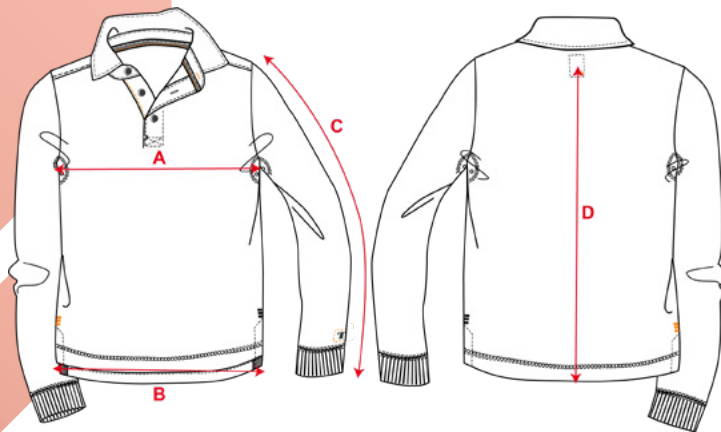

# T'RIFFIC POLOSWEATER FAIR WEAR

TRI4322631

80/20% cotton/polyester

- contrasting button placket and collar
- jeans buttons
- extended back
- weight: 320 gr./m2

## SIZE GUIDE

SIZES	XS	S	M	L	XL	2XL	3XL	4XL	5XL
A Half Chest width	45	49	53	57	61	66	71	76	81
B Half Hem width	44	48	52	56	60	65	70	75	80
C Sleeve length incl. cuffs	67,5	68	68,5	69	69,5	70	70,5	71	71,5
D Centre back length	74	75	76	77	78	79	80	81	82